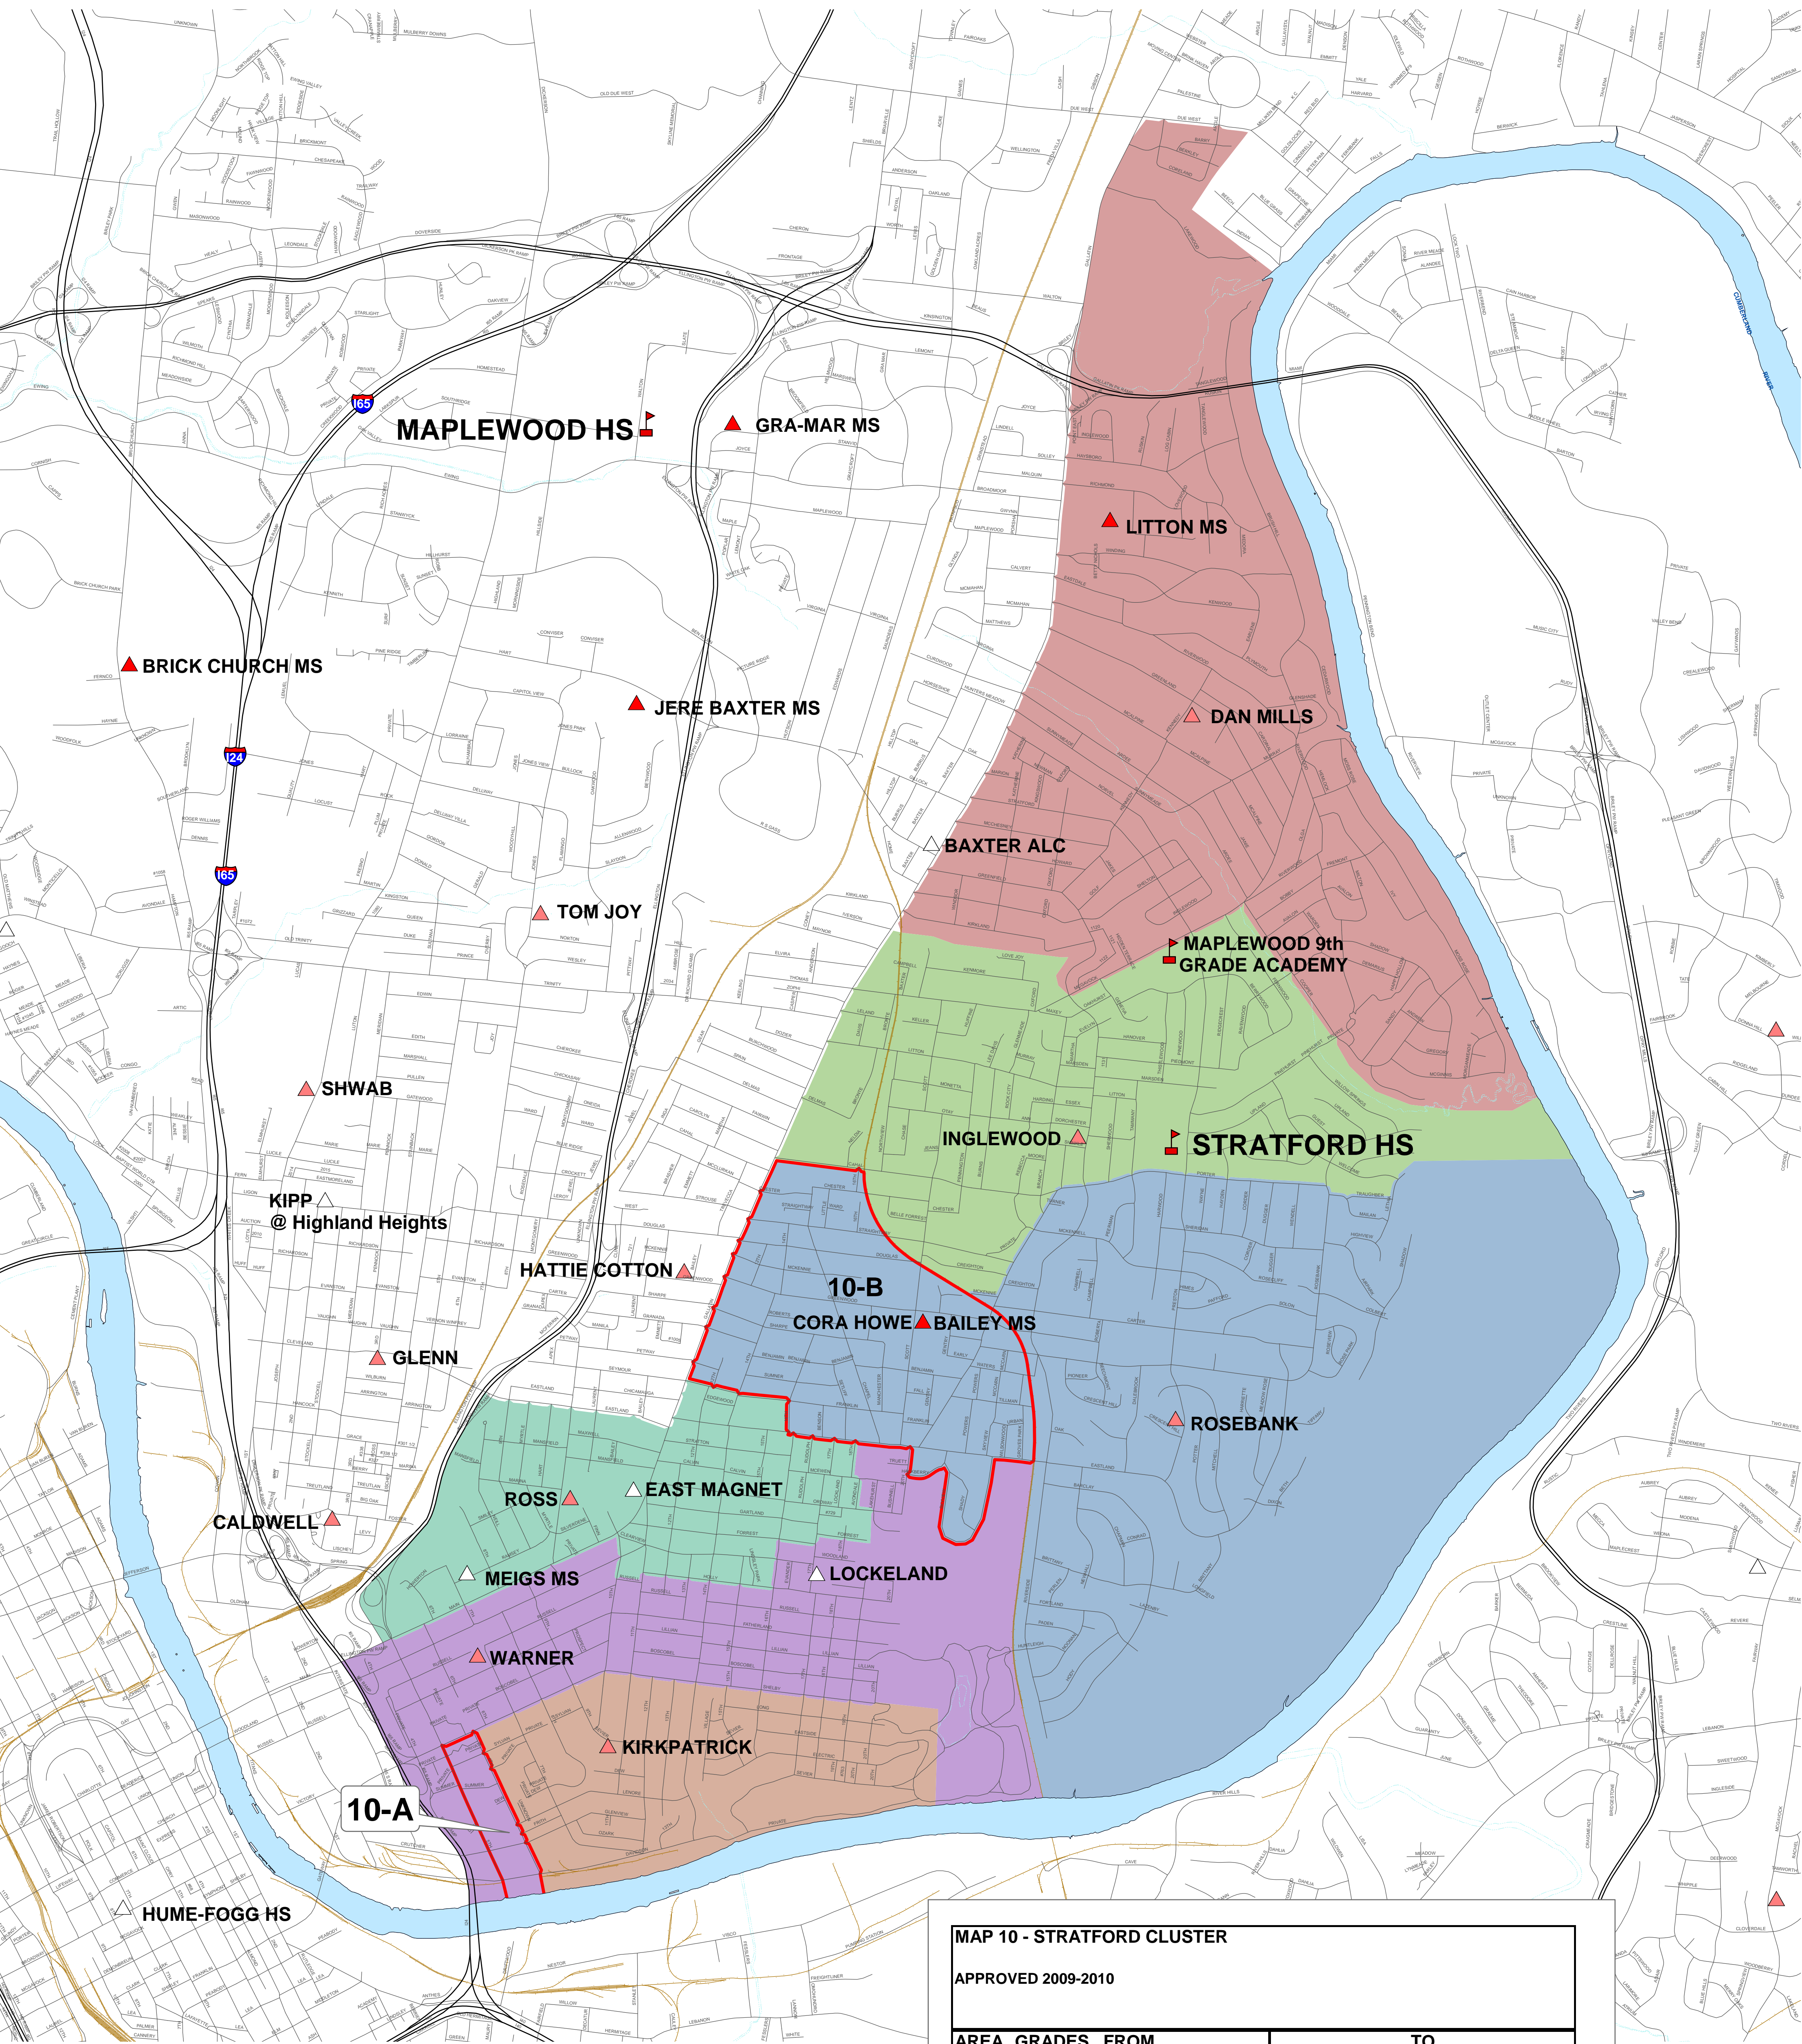

Stratford High School Cluster

2009-2010

MAP 10 - STRATFORD CLUSTER
APPROVED 2009-2010

AREA	GRADES	FROM	TO
10-A	K-4	Kirkpatrick	Warner
10-B	K-4	Cora Howe	Rosebank

Elementary Attendance Zones

- INGLEWOOD
- ROSEBANK
- KIRKPATRICK
- ROSS
- DAN MILLS
- WARNER

0 0.25 0.5 1 Miles

This map shows the general geographic area zoned to each school. Actual zoning is based on specific street addresses and cannot always be determined visually, especially around the border of a zone.