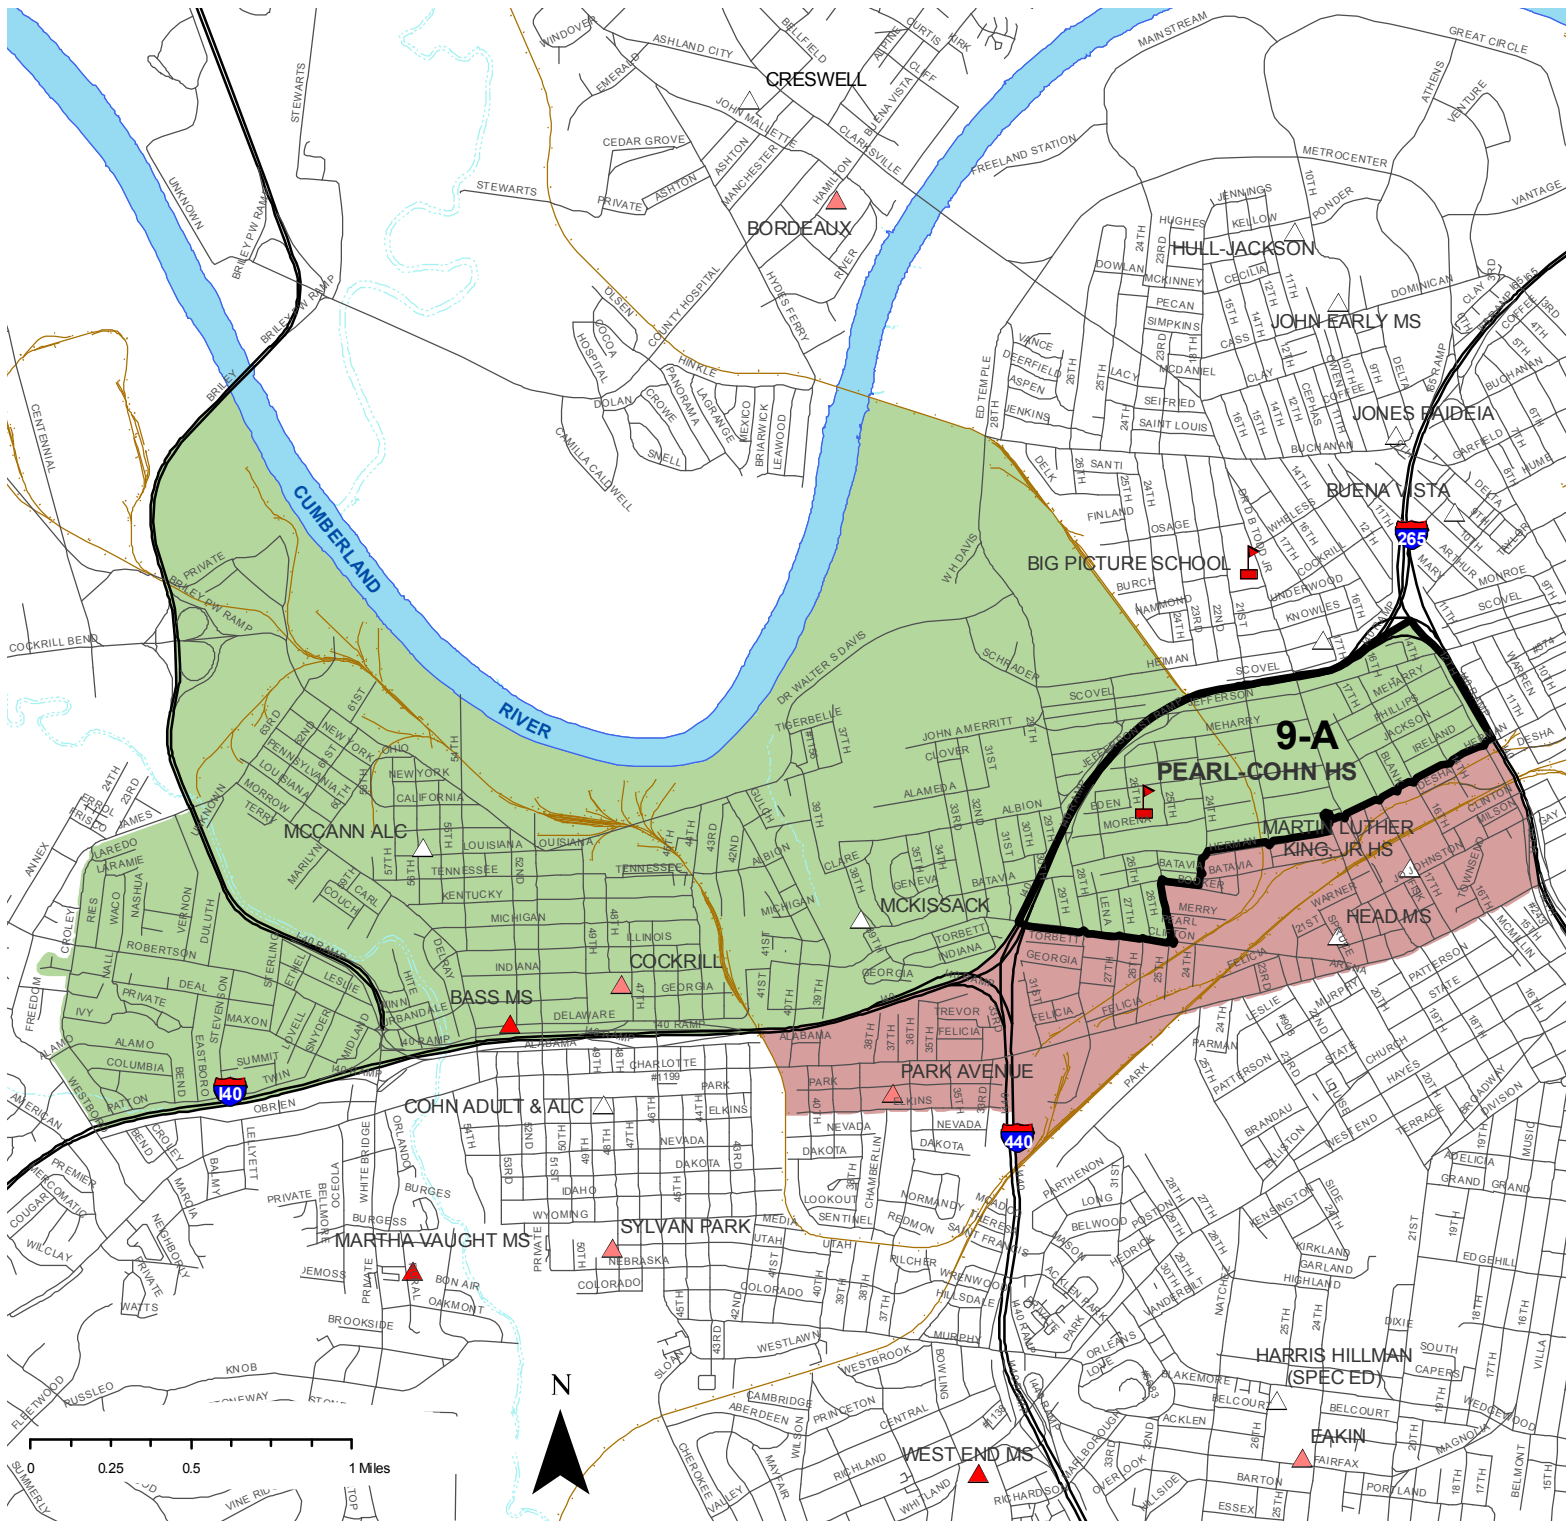

# Pearl-Cohn High School Cluster

2008-2009

**Elementary Attendance Zones**

- COCKRILL
- PARK AVENUE