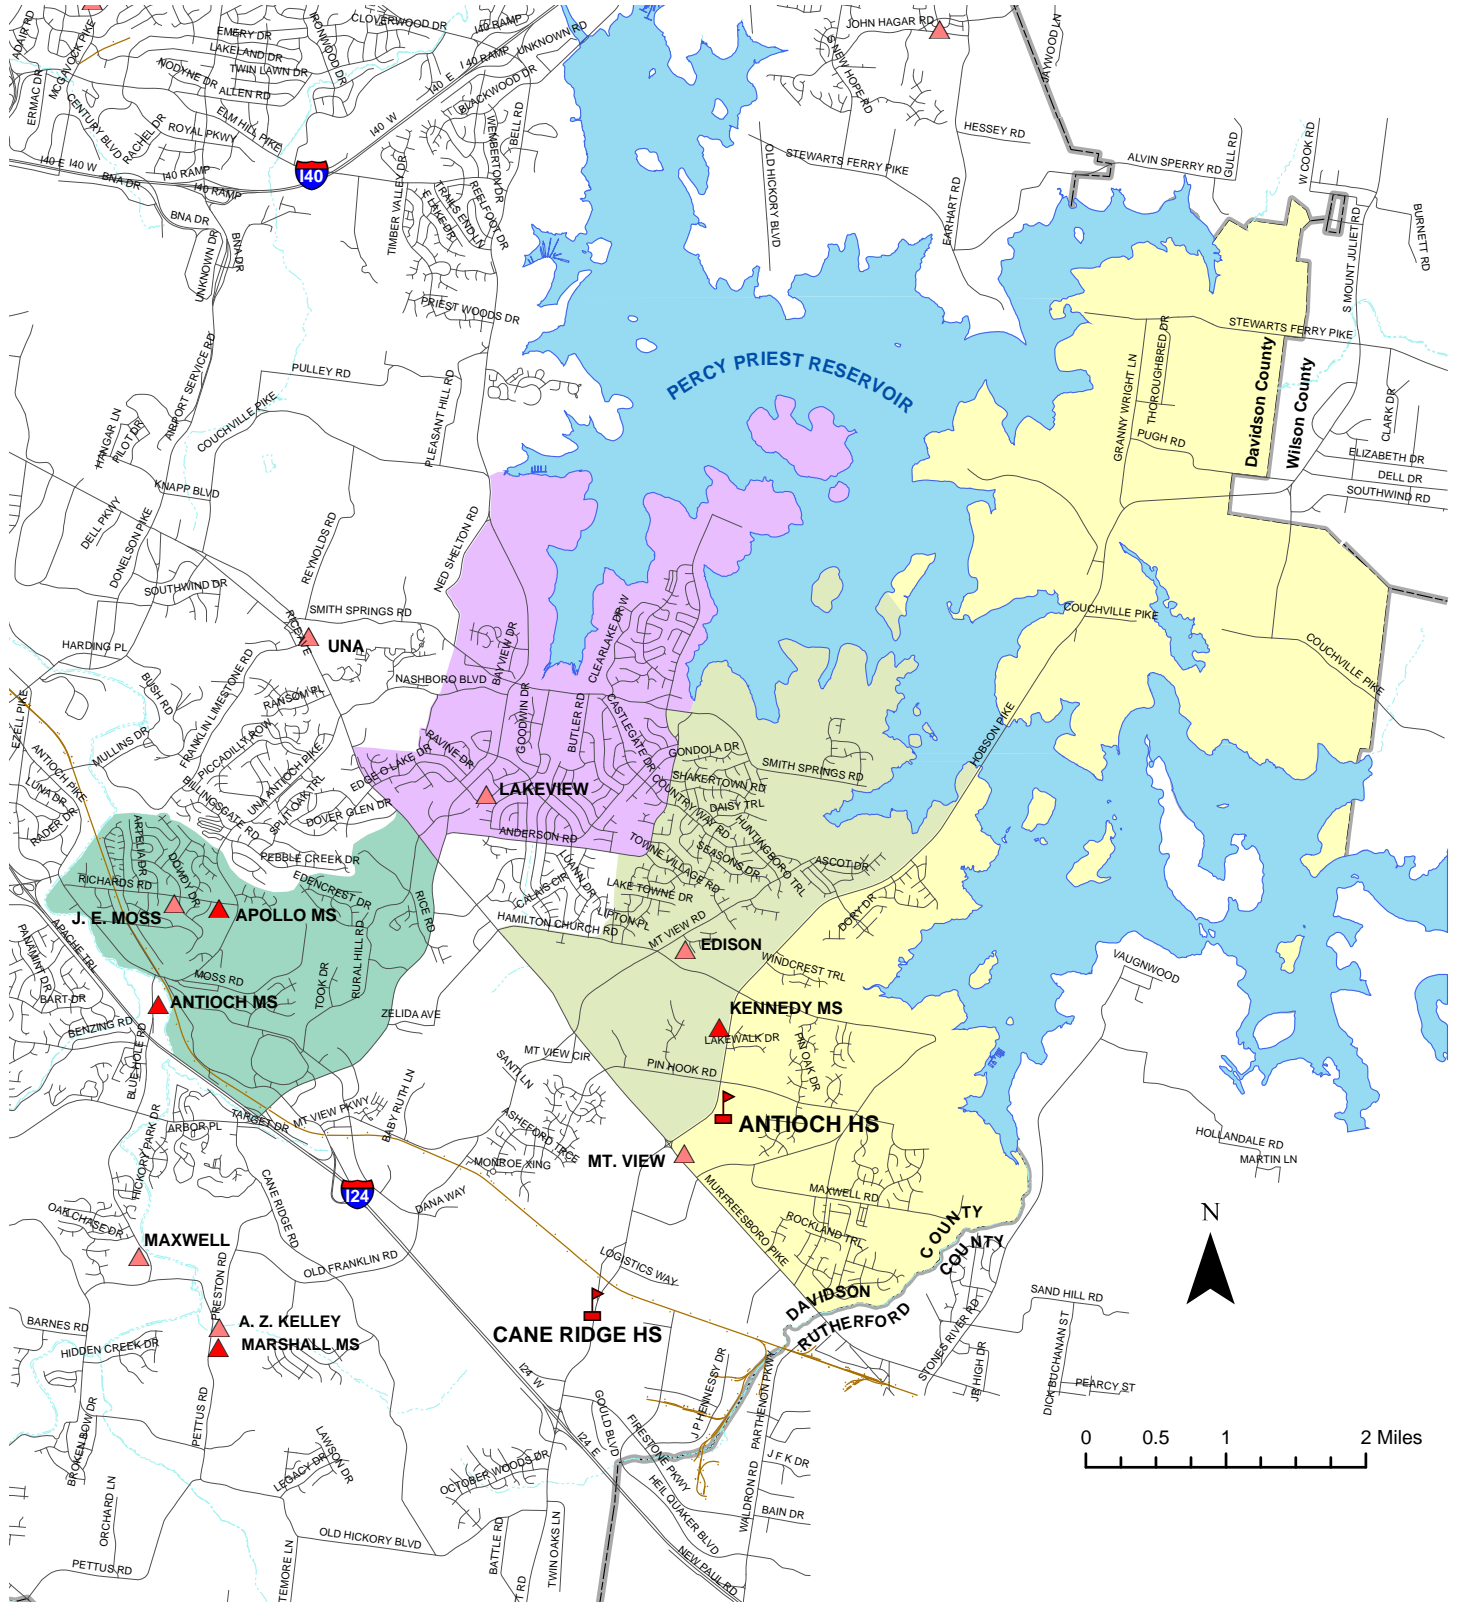

Antioch High School Cluster

2008-2009

Elementary Attendance Zones

	EDISON		J.E. MOSS
	LAKEVIEW		MT. VIEW